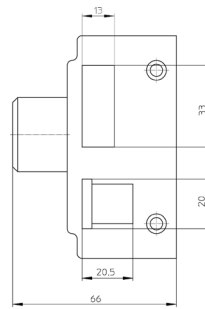

2524

Kastenschloss mit Ziehkнопf | Rim lock with slide knob

Art. 500

+
Set
2532